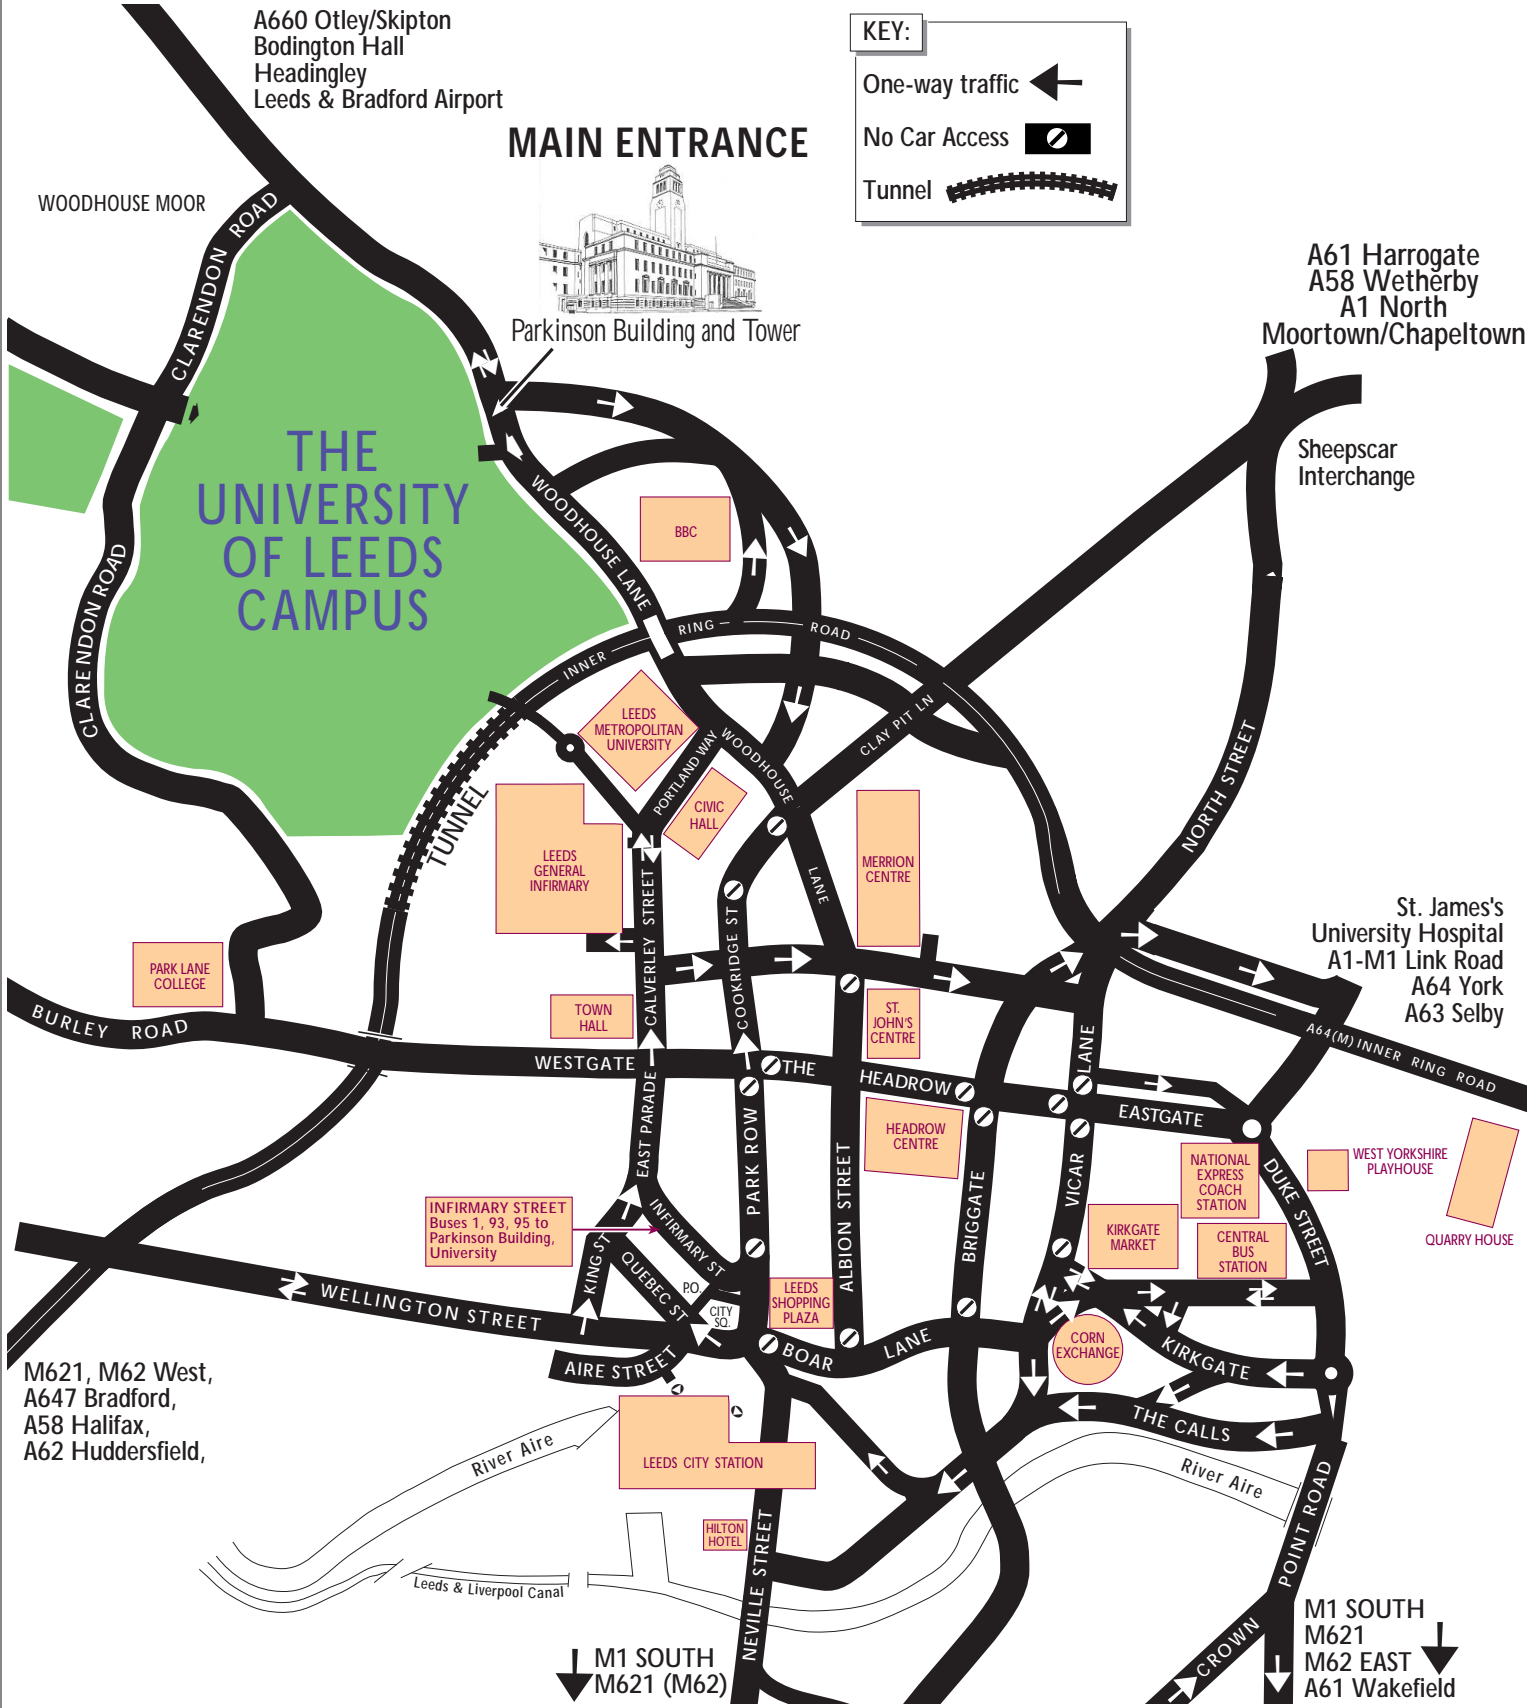

A660 Otley/Skipton
Bodington Hall
Headingley
Leeds & Bradford Airport

KEY:

- One-way traffic ←
- No Car Access [Symbol]
- Tunnel [Symbol]

MAIN ENTRANCE

Parkinson Building and Tower

A61 Harrogate
A58 Wetherby
A1 North
Moortown/Chapelton

THE UNIVERSITY OF LEEDS CAMPUS

Sheepscar Interchange

St. James's University Hospital
A1-M1 Link Road
A64 York
A63 Selby

M621, M62 West,
A647 Bradford,
A58 Halifax,
A62 Huddersfield,

M1 SOUTH
M621 (M62)

M1 SOUTH
M621
M62 EAST
A61 Wakefield