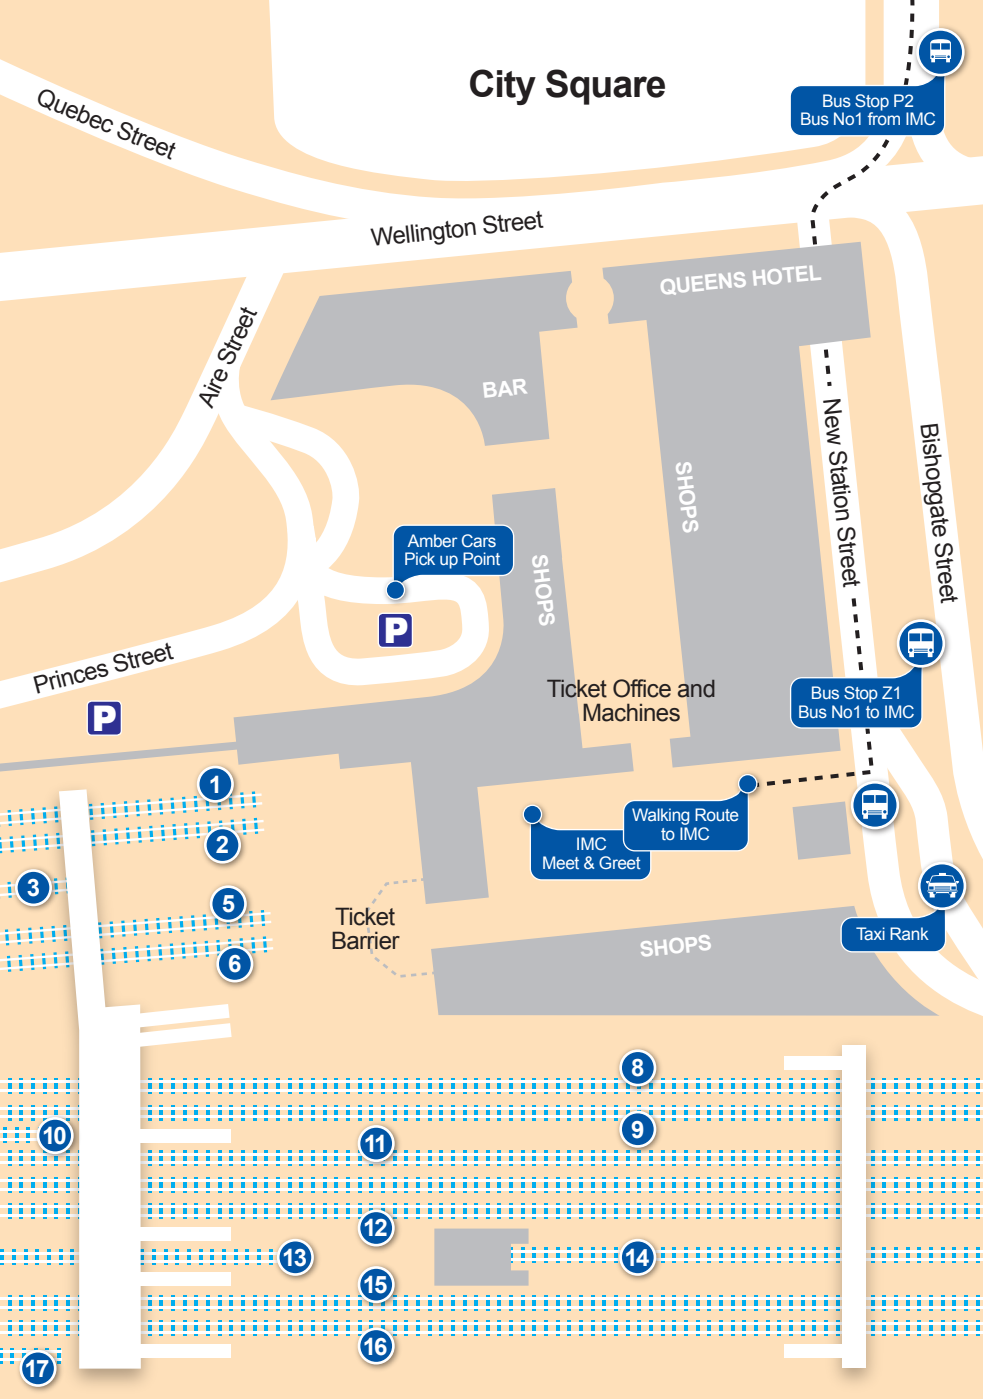

City Square

Quebec Street

Wellington Street

Aire Street

Princes Street

QUEENS HOTEL

BAR

SHOPS

SHOPS

Ticket Office and Machines

New Station Street

Bishopgate Street

Amber Cars Pick up Point

P

P

Bus Stop Z1 Bus No1 to IMC

Walking Route to IMC

IMC Meet & Greet

Ticket Barrier

Taxi Rank

SHOPS

1

2

3

5

6

10

11

8

9

13

12