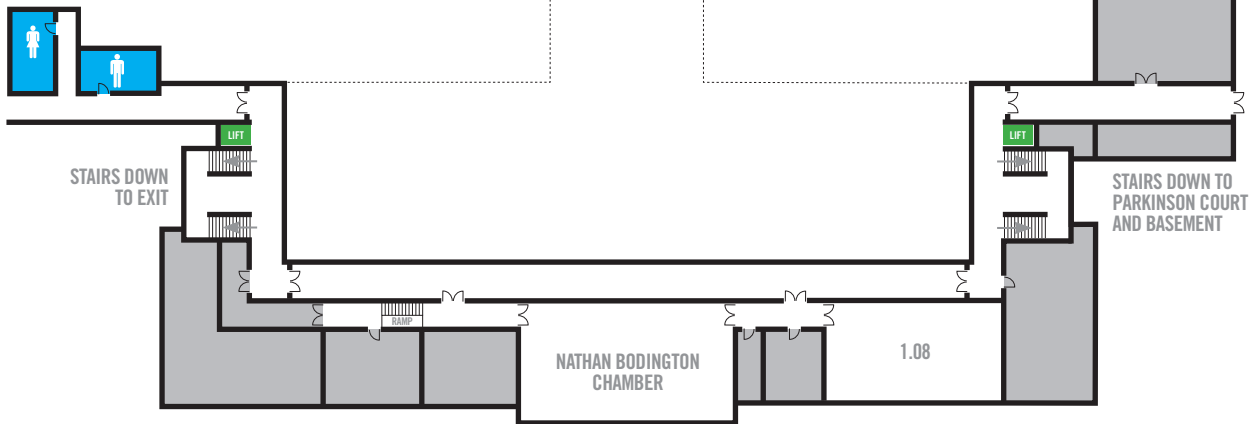

Parkinson Building Level 1

BROTHERTON LIBRARY

Computers Available Here