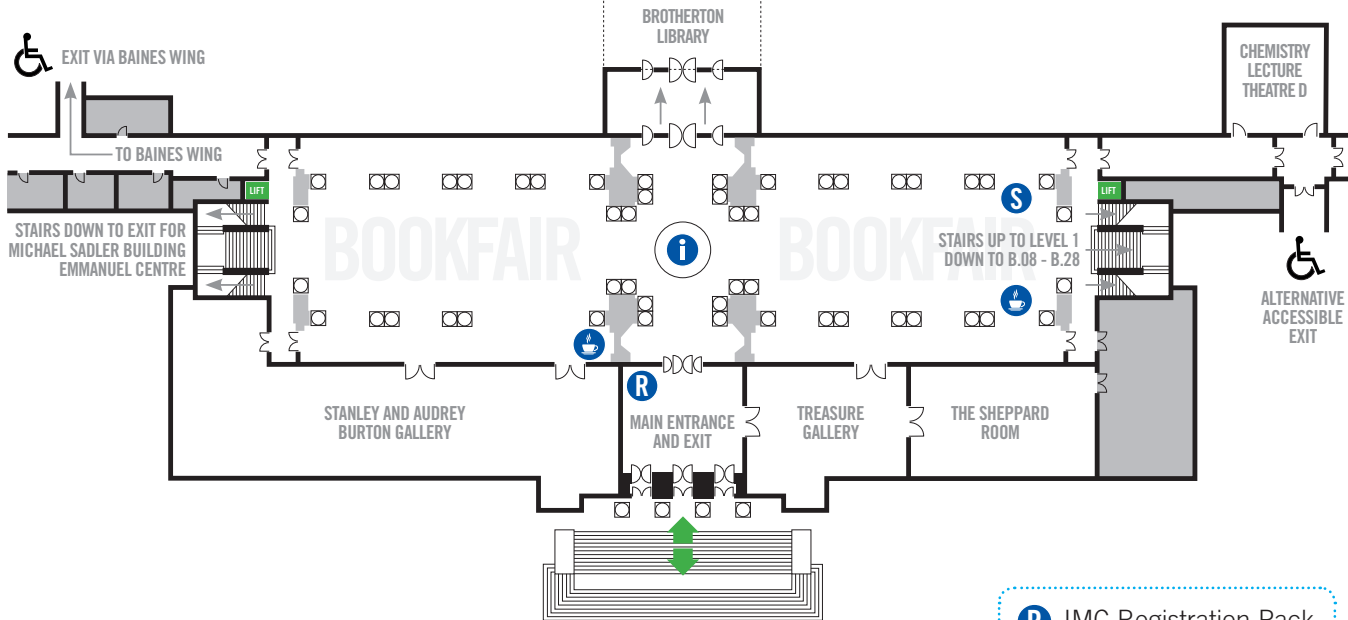

Parkinson Building Ground Floor

i IMC Information Desk

☕ Complimentary Tea and Coffee

S IMC Souvenir Desk

R IMC Registration Pack
Collection Desk

Mon 08.00-20.00

Tue 08.00-18.00

Wed 08.00-18.00

Thu 08.00-13.00

Parkinson Building Level 1

BROTHERTON LIBRARY

 Computers Available Here

Parkinson Building Basement

 Computers Available Here