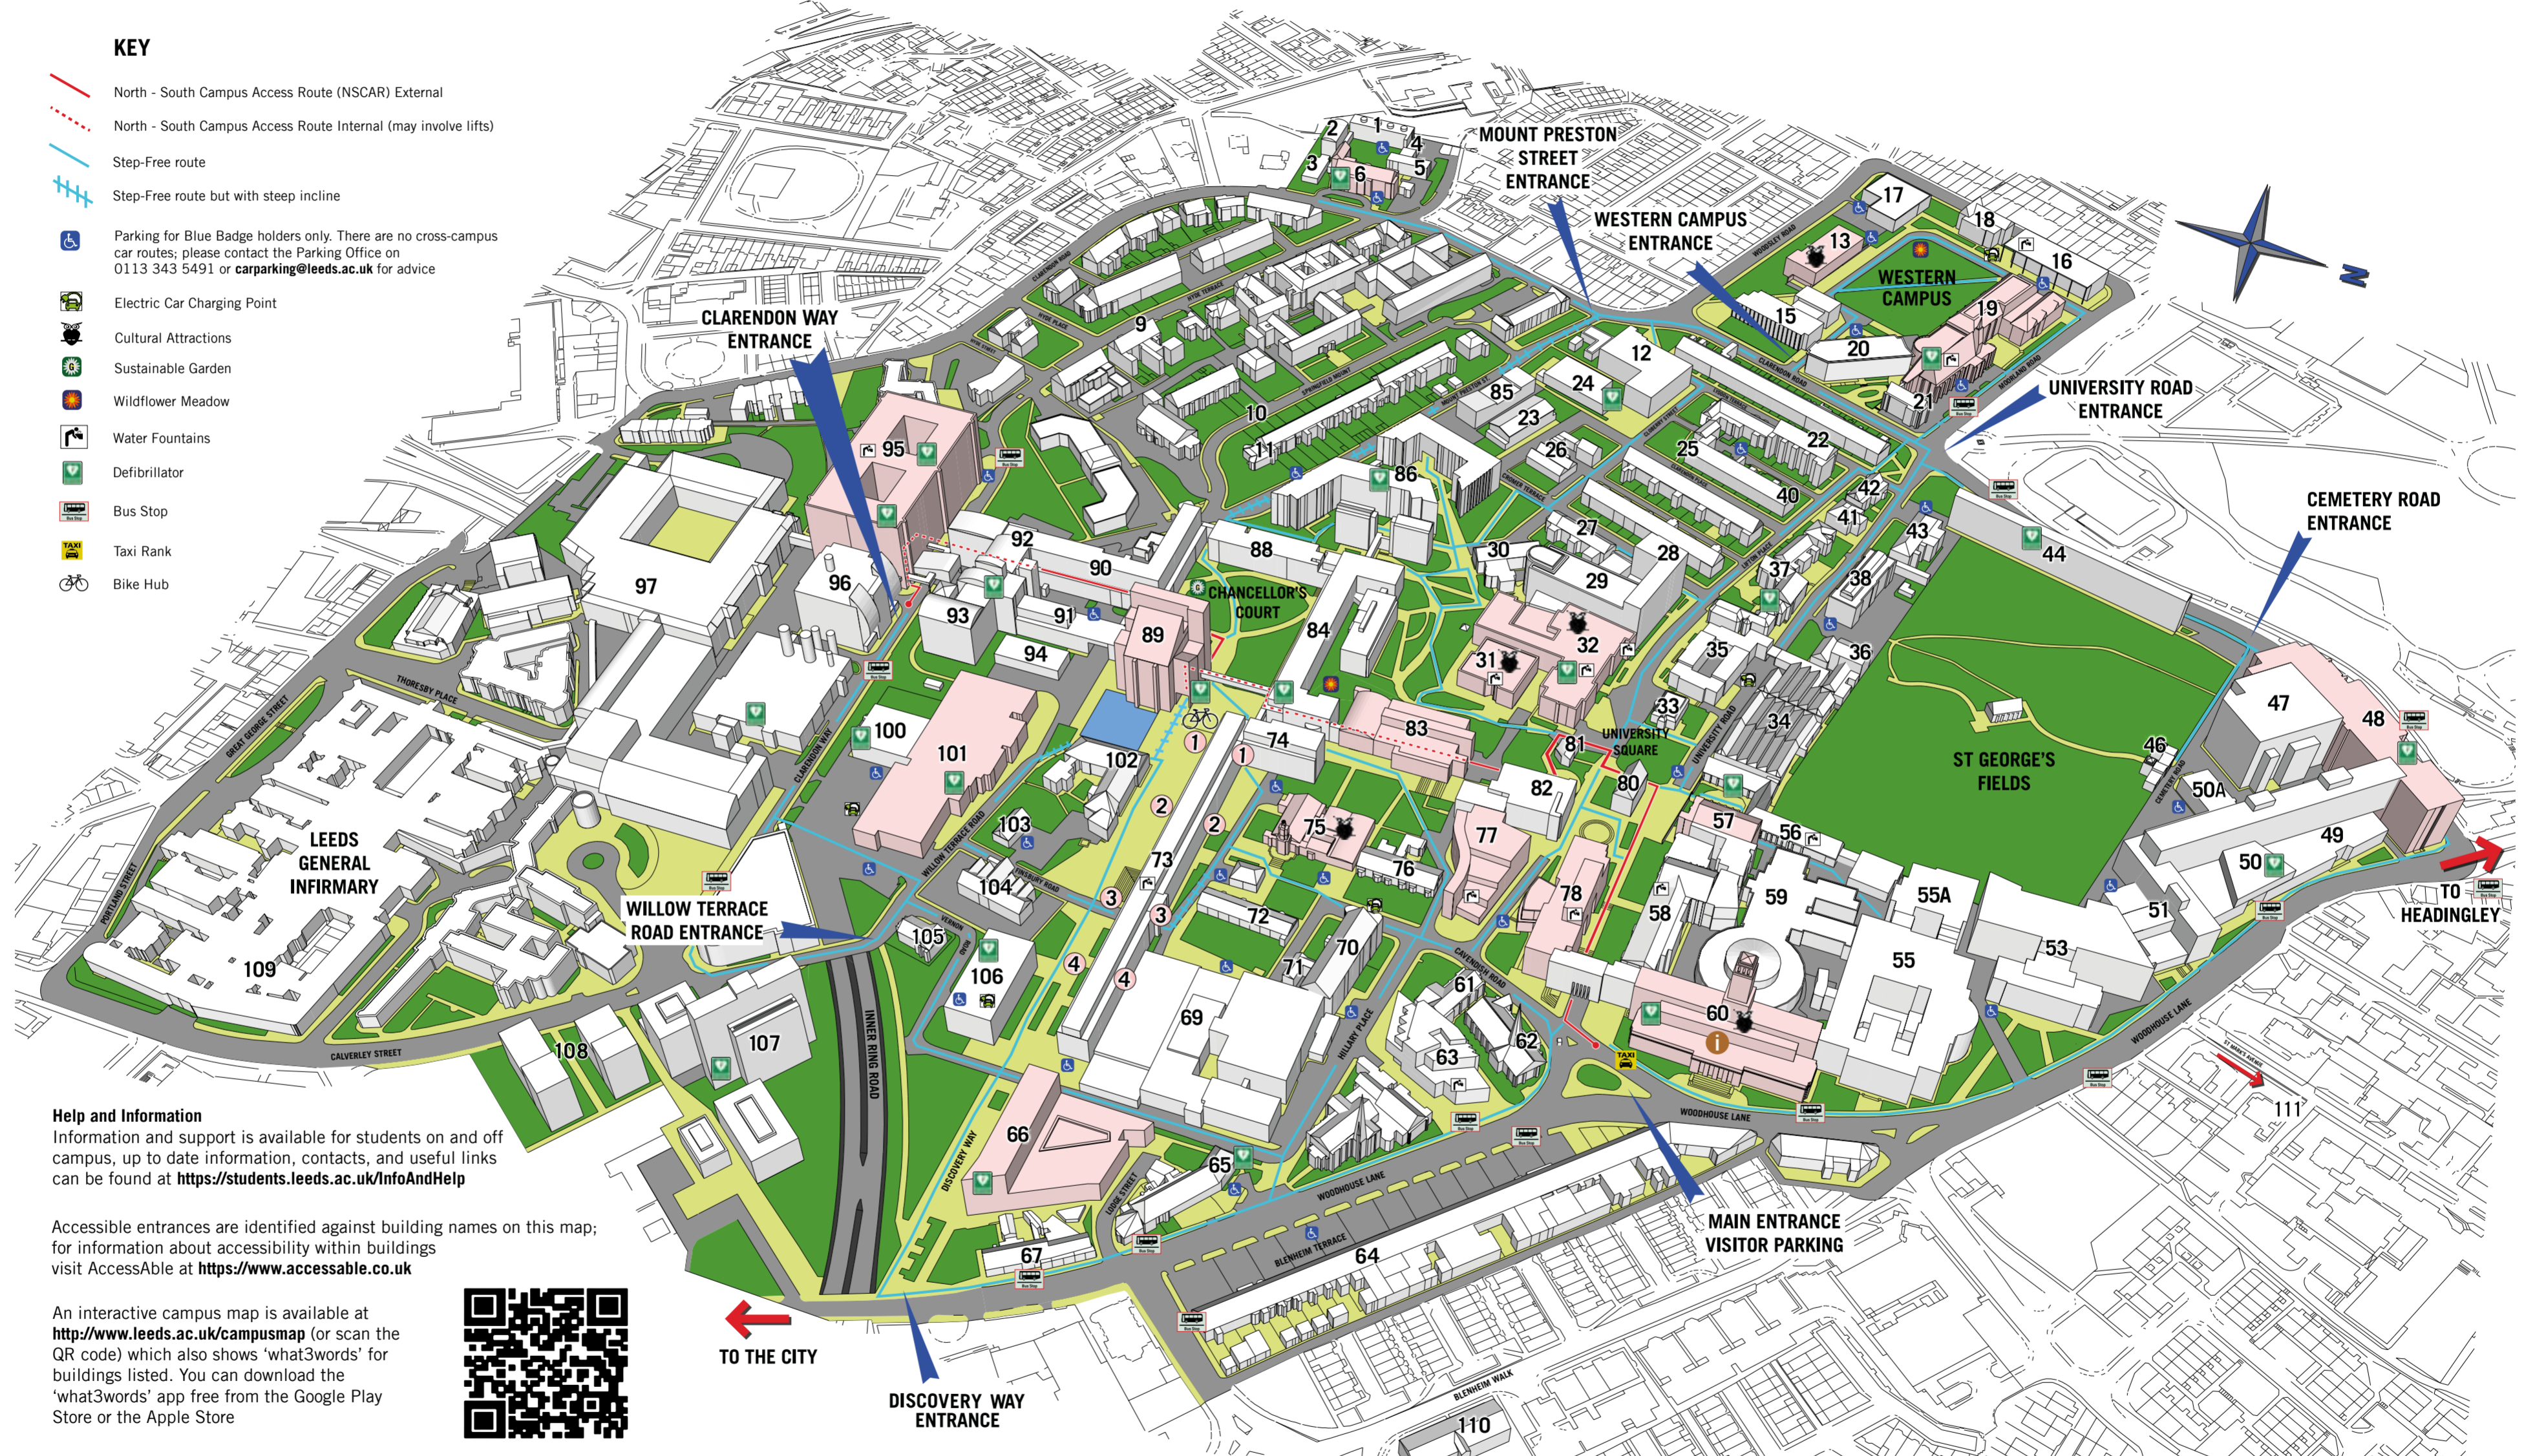

Fairbairn House - 6

Maurice Keyworth Building - 19

Parkinson Building & University Galleries - 60

Michael Marks Building & M&S Company Archive - 13

PCI and stage@leeds - 31

Music & Clothworkers' Centenary Concert Hall - 75

Great Hall - 57

NEXUS - 66

KEY

- North - South Campus Access Route (NSCAR) External
- North - South Campus Access Route Internal (may involve lifts)
- Step-Free route
- Step-Free route but with steep incline
- Parking for Blue Badge holders only. There are no cross-campus car routes; please contact the Parking Office on 0113 343 5491 or carparking@leeds.ac.uk for advice
- Electric Car Charging Point
- Cultural Attractions
- Sustainable Garden
- Wildflower Meadow
- Water Fountains
- Defibrillator
- Bus Stop
- Taxi Rank
- Bike Hub

Accessible entrances are identified against building names on this map; for information about accessibility within buildings visit AccessAble at <https://www.accessable.co.uk>

An interactive campus map is available at <http://www.leeds.ac.uk/campusmap> (or scan the QR code) which also shows 'what3words' for buildings listed. You can download the 'what3words' app free from the Google Play Store or the Apple Store