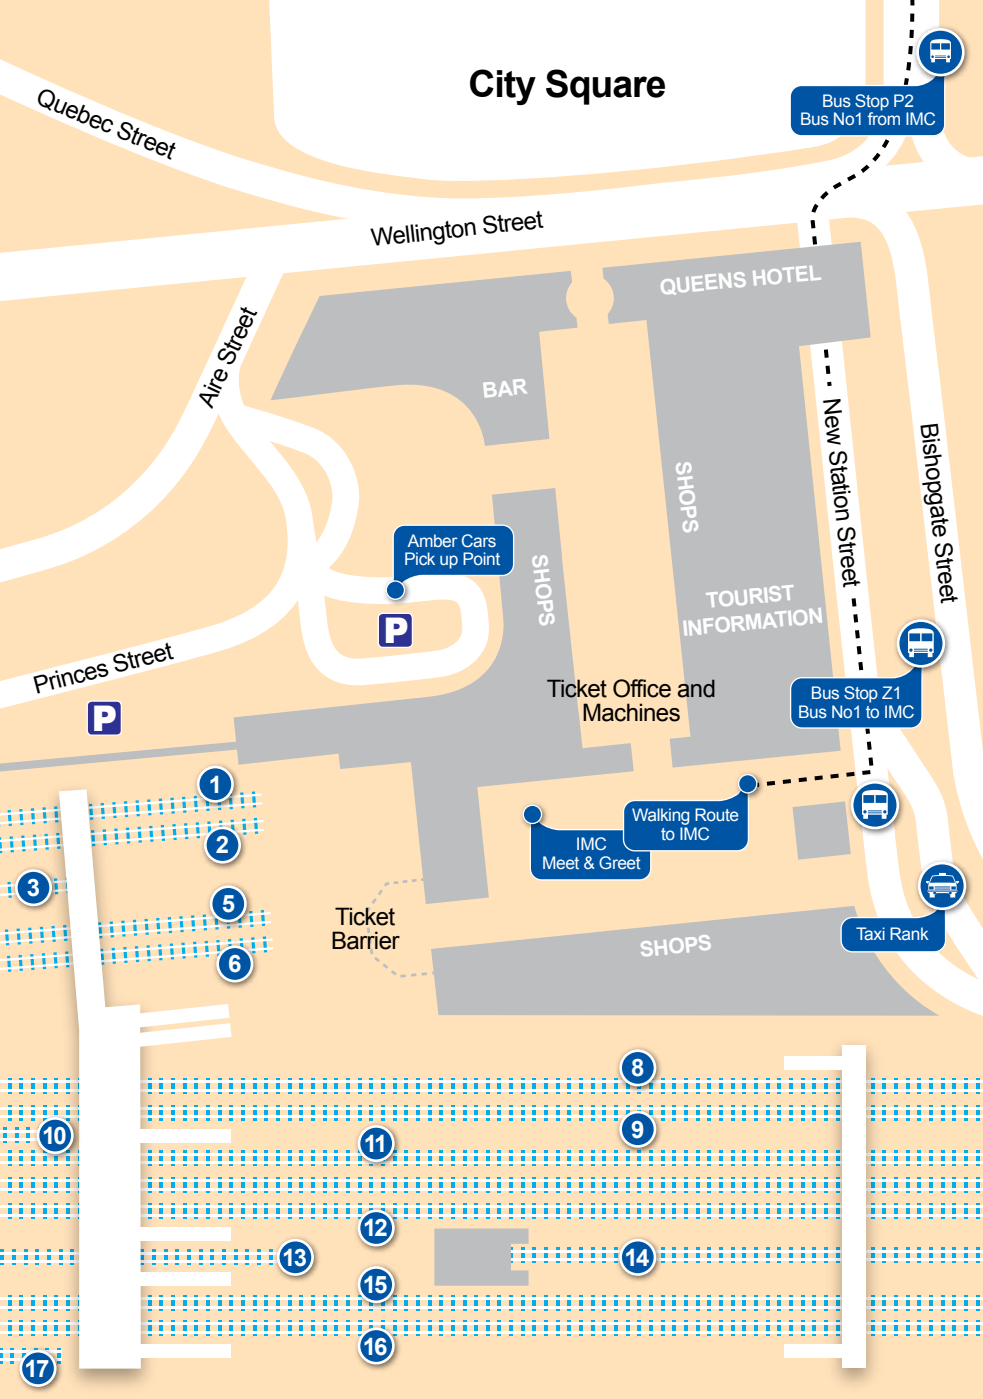

City Square

Quebec Street

Wellington Street

Aire Street

Princes Street

New Station Street

Bishopgate Street

QUEENS HOTEL

BAR

SHOPS

TOURIST INFORMATION

Ticket Office and Machines

Walking Route to IMC

IMC Meet & Greet

Ticket Barrier

SHOPS

Taxi Rank

Bus Stop P2
Bus No1 from IMC

Bus Stop Z1
Bus No1 to IMC

P

P

1

2

3

5

6

10

11

8

9

13

12