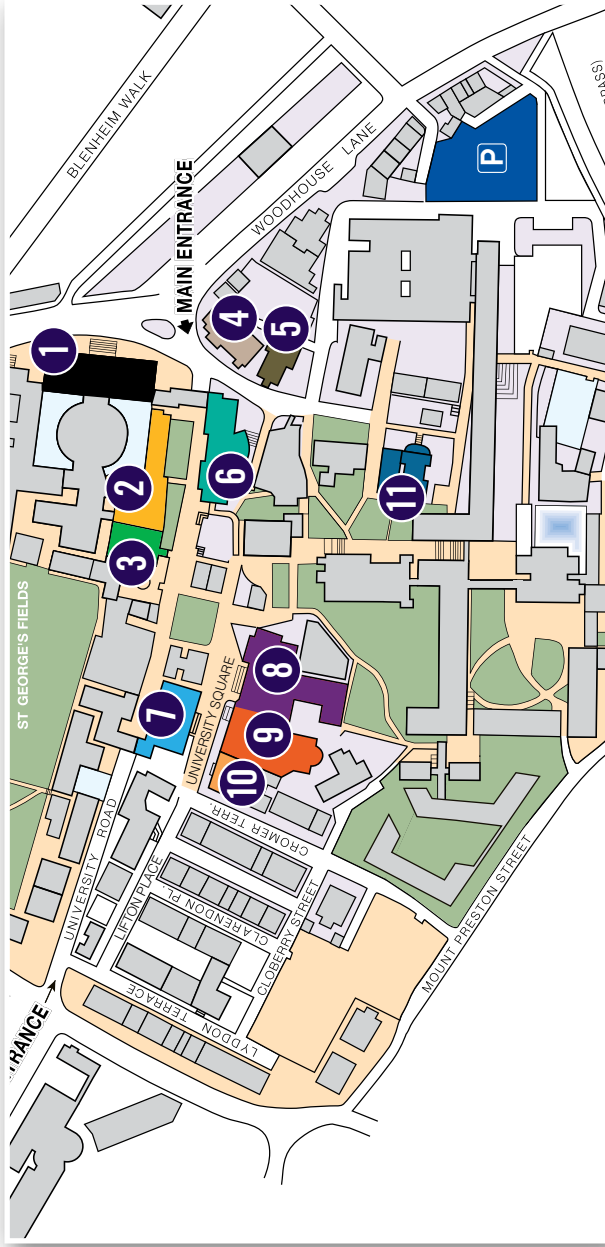

Session Rooms

1. Parkinson Building
2. Baines Wing
3. Great Hall
4. Emmanuel Centre
5. Workshop Theatre
6. Michael Sadler Building

7. Clothworkers Building South
8. Leeds University Union
9. Refectory
10. University House
11. School of Music: Clothworkers Centenary Concert Hall

P Campus visitor parking; book through the IMC Registration