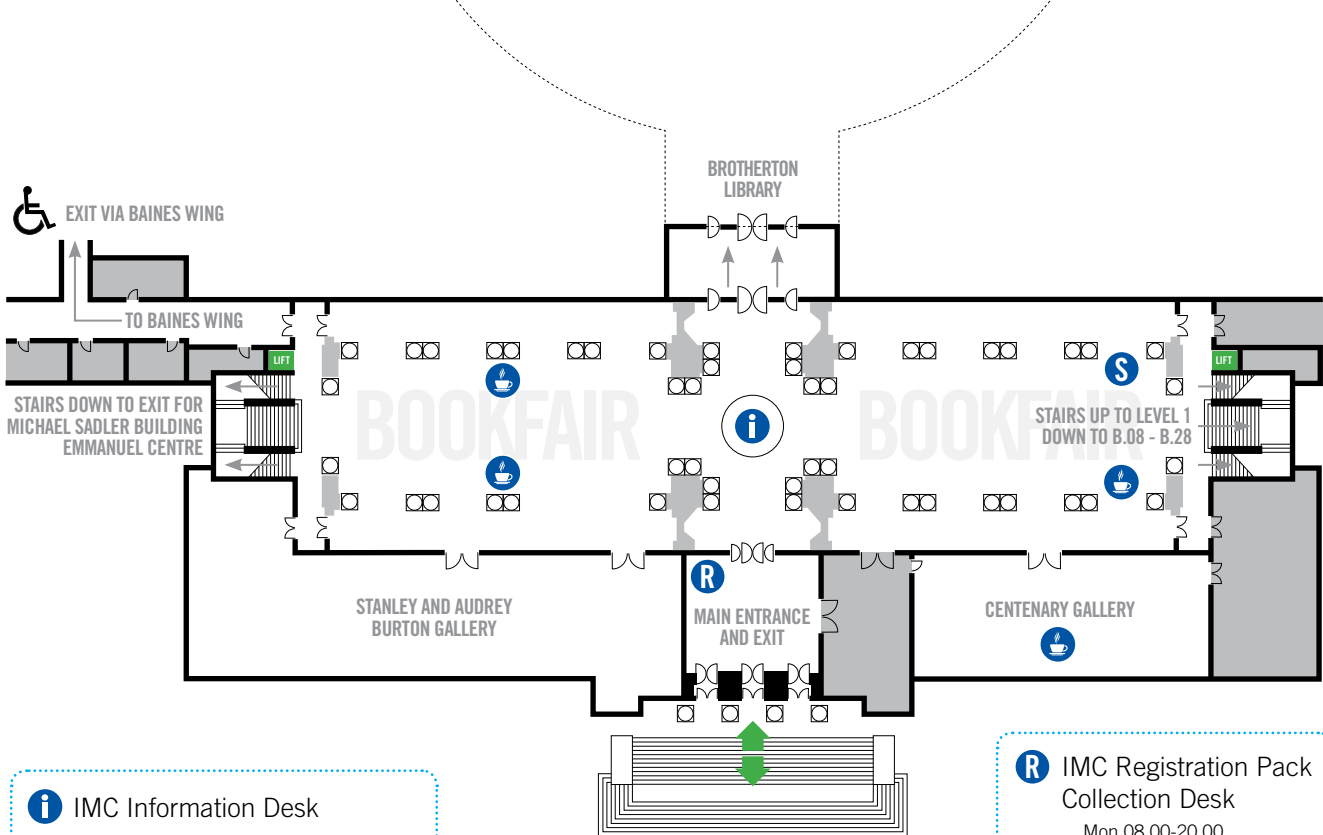

 Computers Available Here

- i** IMC Information Desk
- ☕** Complimentary Tea and Coffee
- S** IMC Souvenir Desk

- R** IMC Registration Pack Collection Desk
- Mon 08.00-20.00
- Tue 08.00-18.00
- Wed 08.00-18.00
- Thu 08.00-14.00