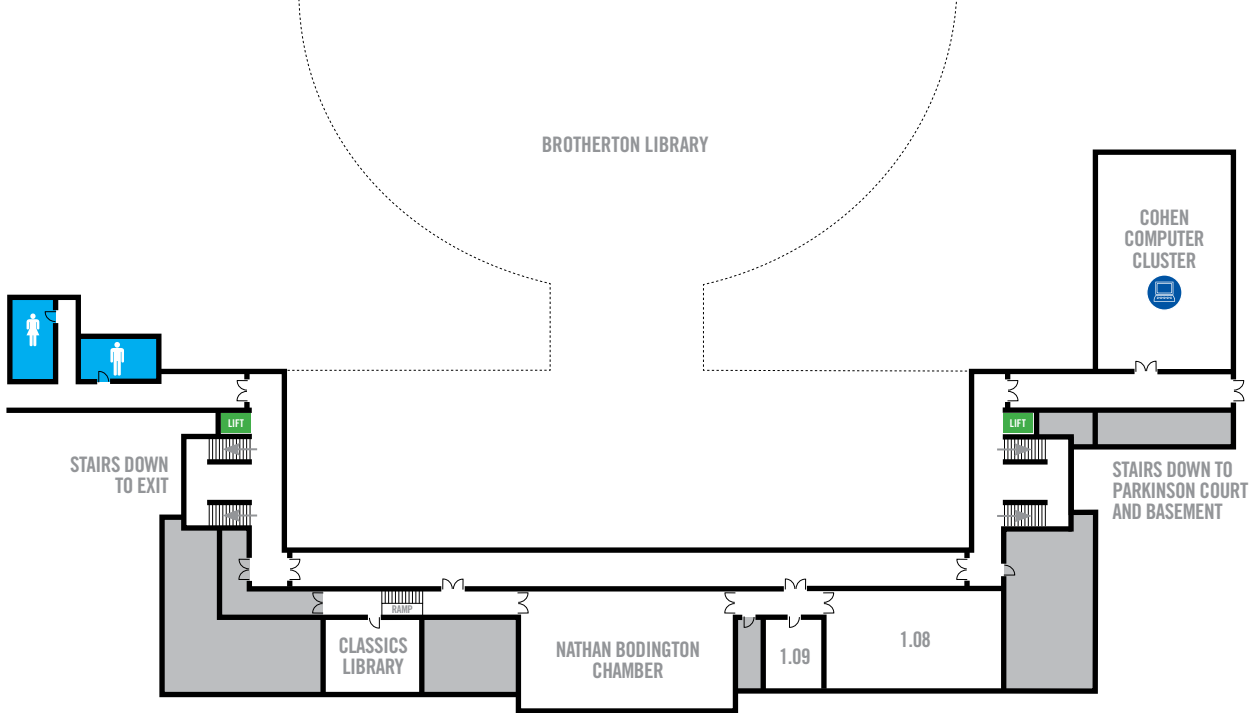

 Computers Available Here

- i** IMC Information Desk
- ☕** Complimentary Tea and Coffee
- S** IMC Souvenir Desk

- R** IMC Registration Pack Collection Desk
- Mon 08.00-20.00
- Tue 08.00-18.00
- Wed 08.00-18.00
- Thu 08.00-14.00