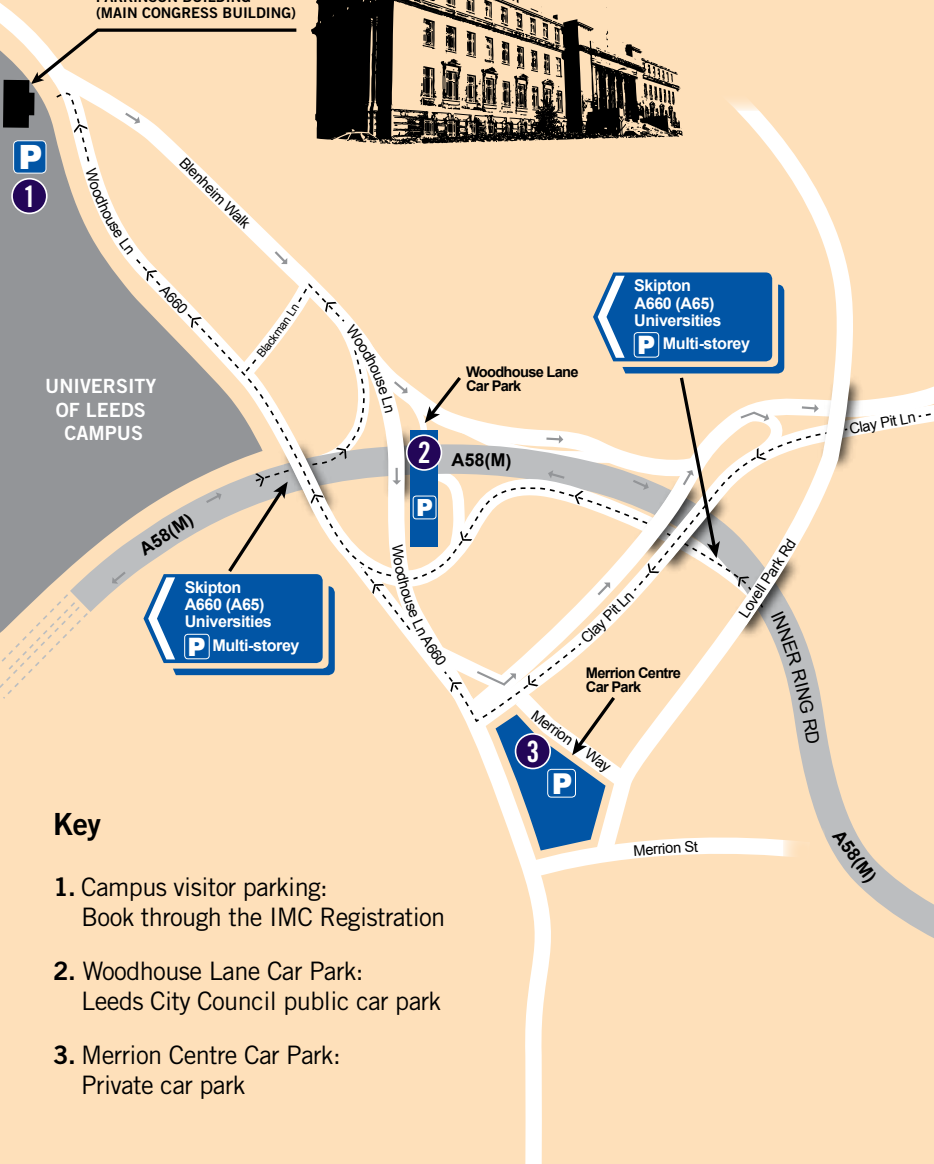

PARKINSON BUILDING  
(MAIN CONGRESS BUILDING)

## Key

1. Campus visitor parking:  
Book through the IMC Registration
2. Woodhouse Lane Car Park:  
Leeds City Council public car park
3. Merrion Centre Car Park:  
Private car park